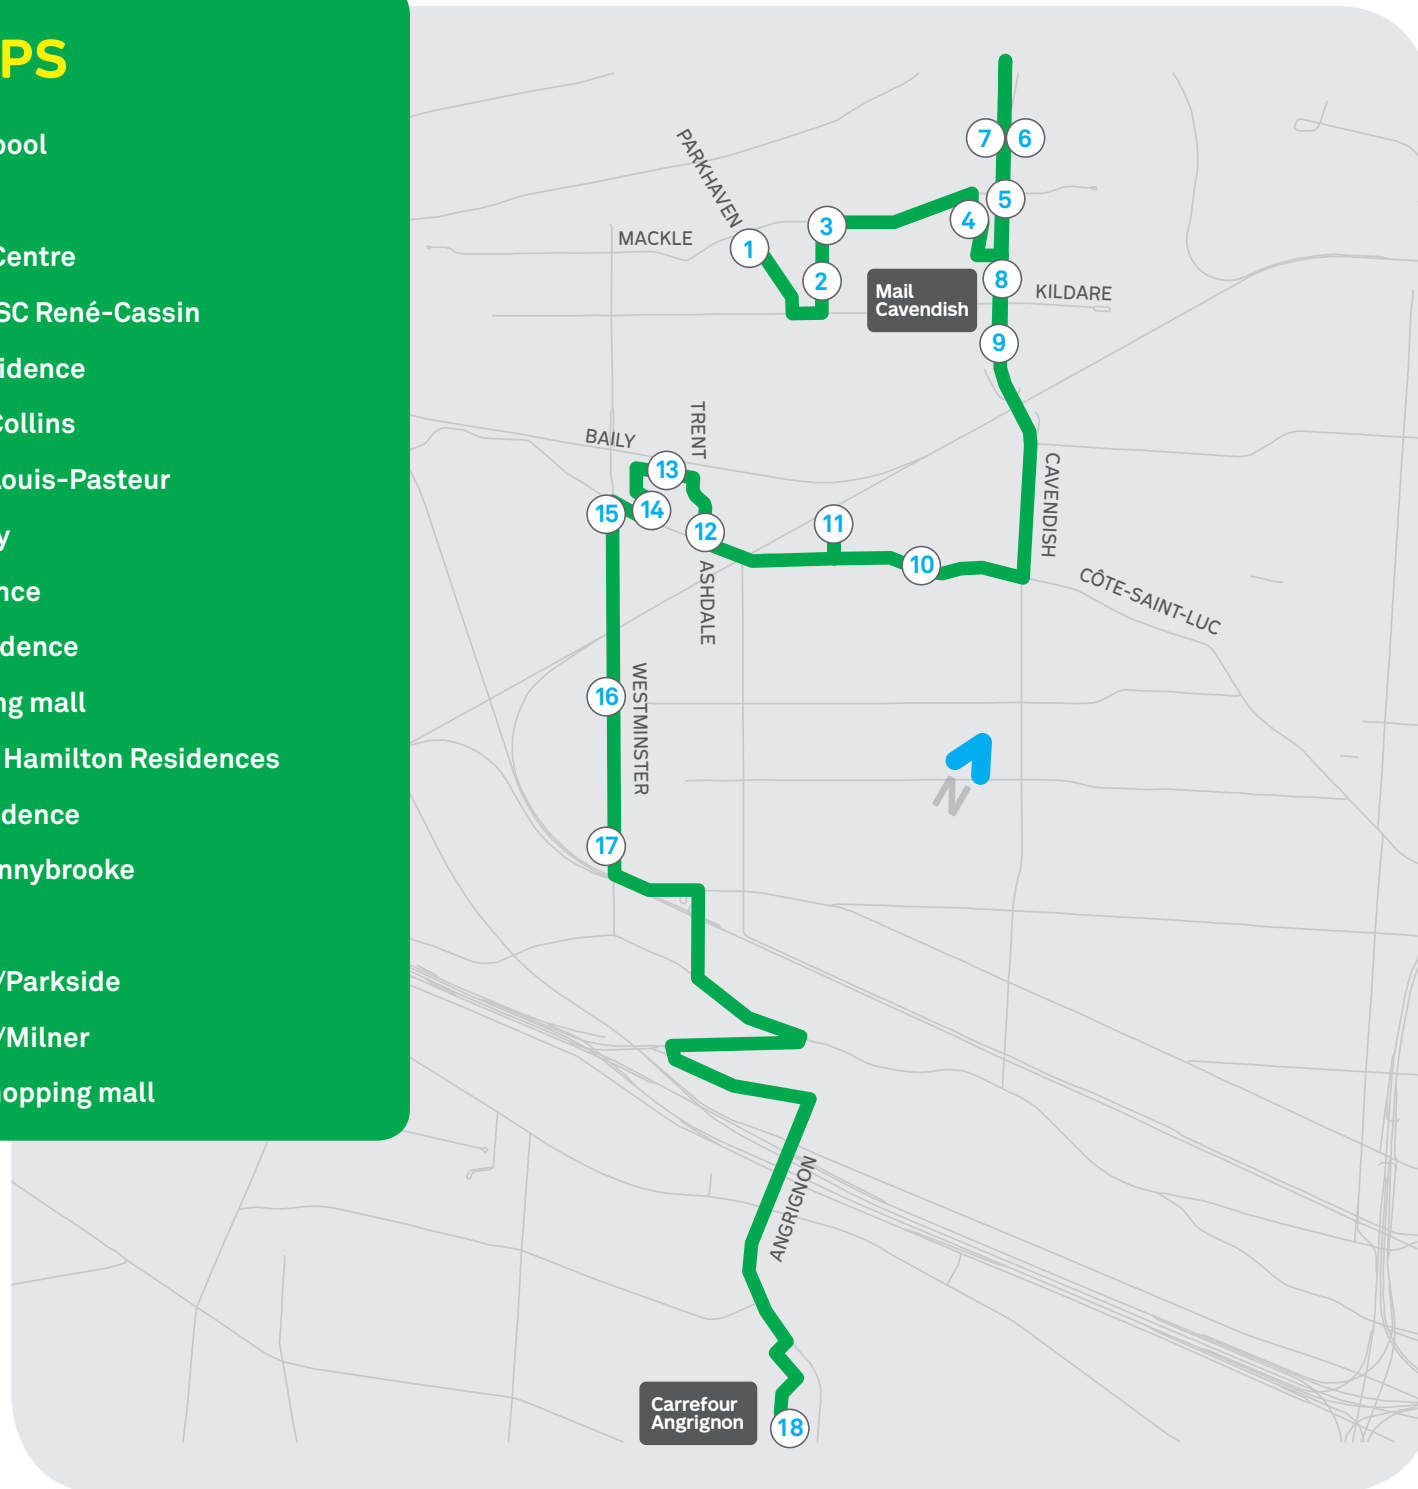

SHUTTLE STOPS

- 1 Côte Saint-Luc public pool
- 2 Caldwell Residences
- 3 Maimonides Geriatric Centre
- 4 Cavendish Mall and CLSC René-Cassin
- 5 Manoir Montefiore Residence
- 6 Corner of Cavendish / Collins
- 7 Corner of Cavendish / Louis-Pasteur
- 8 Eleanor-London Library
- 9 Le Castel Royal Residence
- 10 St. Patrick Square Residence
- 11 Côte Saint-Luc shopping mall
- 12 Le Waldorf and Maison Hamilton Residences
- 13 Manoir King David Residence
- 14 Corner of Kingsley / Sunnybrooke
- 15 B'nai Brith House
- 16 Corner of Westminster/Parkside
- 17 Corner of Westminster/Milner
- 18 Carrefour Angrignon shopping mall